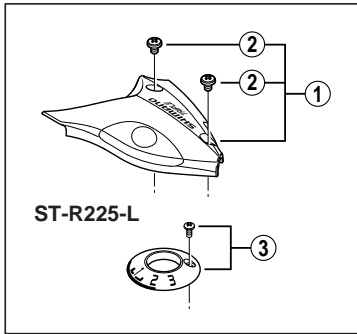

**EZ-Fire Plus Lever**  
**ST-R221** For Double Gear  
**ST-R225** For Triple Gear

**For Left Hand**

**For Right Hand**

ST-R220/R224  
 ST-EF50-4  
 ST-EF50

ITEM NO.	SHIMANO CODE NO.	DESCRIPTION	INTERCHANGEABILITY
1	Y-6LU 98010	Upper Cover for Right Hand (Silver) & Fixing Screws (M3 x 5)	B B
	Y-6LU 98020	Upper Cover for Right Hand (Black) & Fixing Screws (M3 x 5)	B B
	Y-6LU 98030	Upper Cover for Left Hand ST-R221-L (Silver) & Fixing Screws (M3 x 5)	B B
	Y-6LU 98040	Upper Cover for Left Hand ST-R221-L (Black) & Fixing Screws (M3 x 5)	B B
	Y-6LU 98050	Upper Cover for Left Hand ST-R225-L (Silver) & Fixing Screws (M3 x 5)	B B
	Y-6LU 98060	Upper Cover for Left Hand ST-R225-L (Black) & Fixing Screws (M3 x 5)	B B
2	Y-6BK50000	Upper Cover Fixing Screw (M3 x 5 / Silver)	A A
	Y-6A7 26000	Upper Cover Fixing Screw (M3 x 5 / Black)	A A A
3	Y-6KT 98140	Indicator for Right Hand & Fixing Screw	
	Y-6LU 98130	Indicator for Left Hand ST-R221-L & Fixing Screw	
	Y-6LU 98140	Indicator for Left Hand ST-R225-L & Fixing Screw	
4	Y-8TS 98010	Adjustment Block for Right Hand & Fixing Screw	A A A
	Y-8TS 98020	Adjustment Block for Left Hand & Fixing Screw	A A A
5	Y-6M0 98050	Brake Cable Adjusting Bolt & Nut	A
6	Y-6A8 98010	Shifting Cable Adjusting Bolt Unit	A A A
7	Y-6KT 98170	Main Lever Cover for Right Hand & Fixing Screw (M3 x 7)	A A
	Y-6KT 98180	Main Lever Cover for Left Hand & Fixing Screw (M3 x 7)	A A
8	Y-6A7 27000	Main Lever Cover Fixing Screw (M3 x 7)	A A A
9	Y-6KT 98320	Reach Adjusting Screw (M4 x 12.8) & Spring	A A
10	Y-6A7 80000	Clamp Bolt (M6 x 16)	A A A

A: Same parts.

B: Parts are usable, but differ in materials, appearance, finish, size, etc.

Absence of mark indicates non-interchangeability.

0607-2585

Specifications are subject to change without notice.