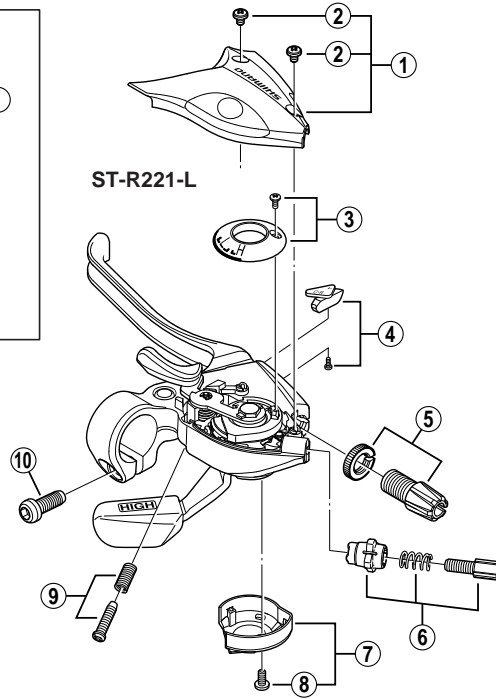

**EZ-Fire Plus Lever**  
**ST-R221** For Double Gear  
**ST-R225** For Triple Gear

**For Left Hand**

**For Right Hand**

ST-R220/R224  
 ST-EF50-4  
 ST-EF50

ITEM NO.	SHIMANO CODE NO.	DESCRIPTION	INTERCHANGEABILITY
1	Y-6LU 98010	Upper Cover for Right Hand (Silver) & Fixing Screws (M3 x 5)	B B
	Y-6LU 98020	Upper Cover for Right Hand (Black) & Fixing Screws (M3 x 5)	B B
	Y-6LU 98030	Upper Cover for Left Hand ST-R221-L (Silver) & Fixing Screws (M3 x 5)	B B
	Y-6LU 98040	Upper Cover for Left Hand ST-R221-L (Black) & Fixing Screws (M3 x 5)	B B
	Y-6LU 98050	Upper Cover for Left Hand ST-R225-L (Silver) & Fixing Screws (M3 x 5)	B B
	Y-6LU 98060	Upper Cover for Left Hand ST-R225-L (Black) & Fixing Screws (M3 x 5)	B B
2	Y-6BK50000	Upper Cover Fixing Screw (M3 x 5 / Silver)	A A
	Y-6A7 26000	Upper Cover Fixing Screw (M3 x 5 / Black)	A A A
3	Y-6KT 98140	Indicator for Right Hand & Fixing Screw	
	Y-6LU 98130	Indicator for Left Hand ST-R221-L & Fixing Screw	
	Y-6LU 98140	Indicator for Left Hand ST-R225-L & Fixing Screw	
4	Y-8TS 98010	Adjustment Block for Right Hand & Fixing Screw	A A A
	Y-8TS 98020	Adjustment Block for Left Hand & Fixing Screw	A A A
5	Y-6M0 98050	Brake Cable Adjusting Bolt & Nut	A
6	Y-6A8 98010	Shifting Cable Adjusting Bolt Unit	A A A
7	Y-6KT 98170	Main Lever Cover for Right Hand & Fixing Screw (M3 x 7)	A A
	Y-6KT 98180	Main Lever Cover for Left Hand & Fixing Screw (M3 x 7)	A A
8	Y-6A7 27000	Main Lever Cover Fixing Screw (M3 x 7)	A A A
9	Y-6KT 98320	Reach Adjusting Screw (M4 x 12.8) & Spring	A A
10	Y-6A7 80000	Clamp Bolt (M6 x 16)	A A A

A: Same parts.

B: Parts are usable, but differ in materials, appearance, finish, size, etc.

Absence of mark indicates non-interchangeability.

0607-2585

Specifications are subject to change without notice.