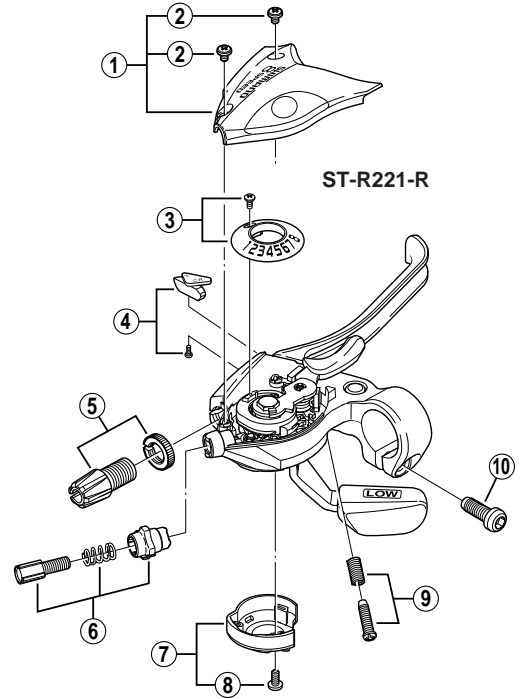

**EZ-Fire Plus Lever**  
**ST-R221** For Double Gear  
**ST-R225** For Triple Gear

**For Left Hand**

**For Right Hand**

ST-R220/R224  
 ST-EF50-4  
 ST-EF50

ITEM NO.	SHIMANO CODE NO.	DESCRIPTION	INTERCHANGEABILITY
1	Y-6LU 98010	Upper Cover for Right Hand (Silver) & Fixing Screws (M3 x 5)	B B
	Y-6LU 98020	Upper Cover for Right Hand (Black) & Fixing Screws (M3 x 5)	B B
	Y-6LU 98030	Upper Cover for Left Hand ST-R221-L (Silver) & Fixing Screws (M3 x 5)	B B
	Y-6LU 98040	Upper Cover for Left Hand ST-R221-L (Black) & Fixing Screws (M3 x 5)	B B
	Y-6LU 98050	Upper Cover for Left Hand ST-R225-L (Silver) & Fixing Screws (M3 x 5)	B B
	Y-6LU 98060	Upper Cover for Left Hand ST-R225-L (Black) & Fixing Screws (M3 x 5)	B B
2	Y-6BK50000	Upper Cover Fixing Screw (M3 x 5 / Silver)	A A
	Y-6A7 26000	Upper Cover Fixing Screw (M3 x 5 / Black)	A A A
3	Y-6KT 98140	Indicator for Right Hand & Fixing Screw	
	Y-6LU 98130	Indicator for Left Hand ST-R221-L & Fixing Screw	
	Y-6LU 98140	Indicator for Left Hand ST-R225-L & Fixing Screw	
4	Y-8TS 98010	Adjustment Block for Right Hand & Fixing Screw	A A A
	Y-8TS 98020	Adjustment Block for Left Hand & Fixing Screw	A A A
5	Y-6M0 98050	Brake Cable Adjusting Bolt & Nut	A
6	Y-6A8 98010	Shifting Cable Adjusting Bolt Unit	A A A
7	Y-6KT 98170	Main Lever Cover for Right Hand & Fixing Screw (M3 x 7)	A A
	Y-6KT 98180	Main Lever Cover for Left Hand & Fixing Screw (M3 x 7)	A A
8	Y-6A7 27000	Main Lever Cover Fixing Screw (M3 x 7)	A A A
9	Y-6KT 98320	Reach Adjusting Screw (M4 x 12.8) & Spring	A A
10	Y-6A7 80000	Clamp Bolt (M6 x 16)	A A A

A: Same parts.

B: Parts are usable, but differ in materials, appearance, finish, size, etc.

Absence of mark indicates non-interchangeability.

0607-2585

Specifications are subject to change without notice.