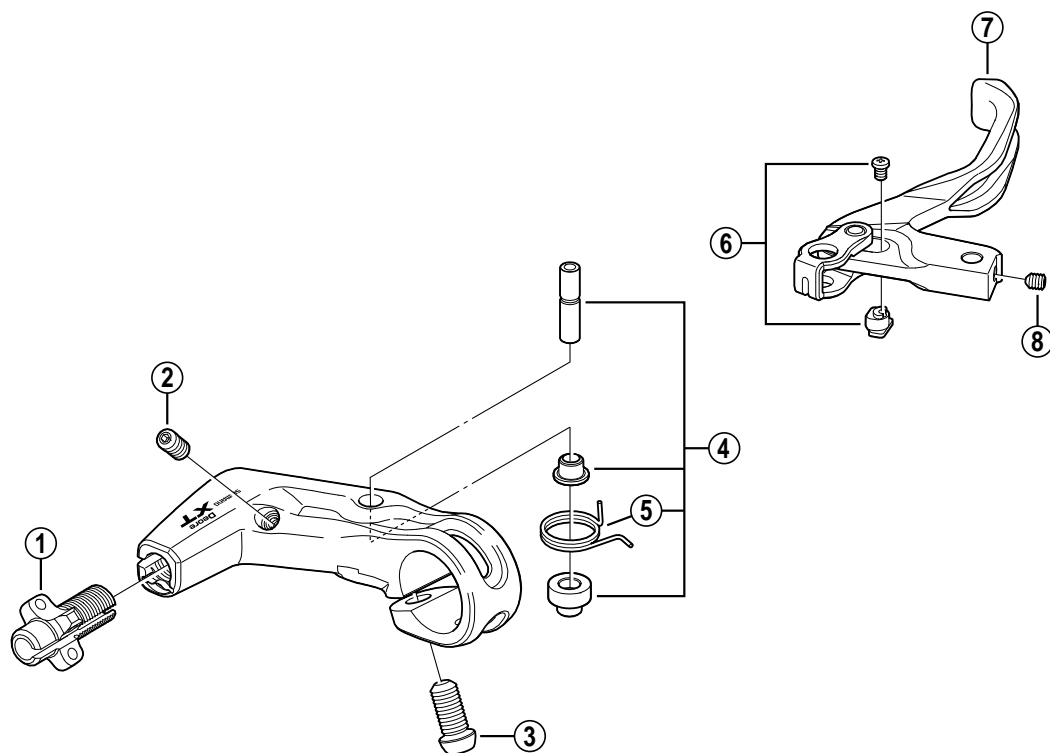

DEORE XT V-BRAKE Brake Lever

BL-M770 1.5-Finger

BL-M740

ITEM NO.	SHIMANO CODE NO.	DESCRIPTION	INTERCHANGEABILITY
1	Y-8U6 10000	Brake Cable Adjusting Bolt	
2	Y-6BX 87000	Grip Adjusting Bolt (M4 x 10.3)	
3	Y-8U8 06000	Clamp Bolt (M6 x 14.8)	B
4	Y-8U6 98010	R.H. Lever Axle Unit	
	Y-8U6 98020	L.H. Lever Axle Unit	
5	Y-8U6 08000	R.H. Return Spring	
	Y-8U6 09000	L.H. Return Spring	
6	Y-8U6 98030	Adjustment Block & Screw	
7	Y-8U6 98040	R.H. Brake Lever Unit	
	Y-8U6 98050	L.H. Brake Lever Unit	
8	Y-884 14300	Lever Axle Fixing Bolt	

A: Same parts.

B: Parts are usable, but differ in materials, appearance, finish, size, etc.

Absence of mark indicates non-interchangeability.

0706-2687

Specifications are subject to change without notice.